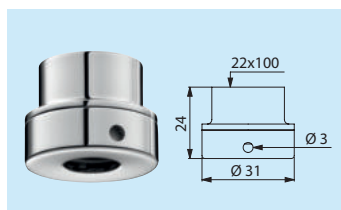

new

Push-fit connectors for **FILT'RAY** filters

AQUATOOLS
infection control solutions

Push-fit connectors for point-of-use tap filters

Outlet F22X100

AT820122

Outlet F22X100

vandal-resistant version

Outlet M1/2"

vandal-resistant version

AT821123

Outlet F1/2"

AT820120

Outlet M16.5x100

AT820126

Push-fit connectors for shower panels