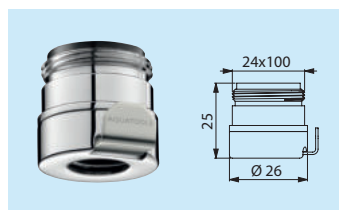

new

Push-fit connectors for **FILT'RAY** filters

AQUATOOLS
infection control solutions

Push-fit connectors for point-of-use tap filters

Outlet F22X100

AT820122

Outlet F22X100

vandal-resistant version

AT821122

Outlet M24x100

AT820124

Outlet M24x100

vandal-resistant version

AT821124

Outlet M1/2"

AT820123

Outlet M1/2"

vandal-resistant version

AT821123

Outlet F1/2"

AT820120

Outlet M16.5x100

AT820126

Push-fit connectors for shower panels