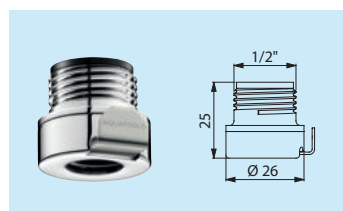

new

Push-fit connectors for **FILT'RAY** filters

AQUATOOLS
infection control solutions

Push-fit connectors for point-of-use tap filters

Outlet F22X100

AT820122

Outlet F22X100

vandal-resistant version

AT821122

Outlet M24x100

AT820124

Outlet M24x100

vandal-resistant version

AT821124

Outlet M1/2"

AT820123

Outlet M1/2"

vandal-resistant version

AT821123

Outlet F1/2"

AT820120

Outlet M16.5x100

AT820126

Push-fit connectors for shower panels