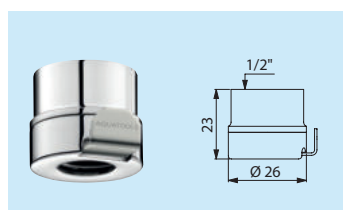

new

Push-fit connectors for **FILT'RAY** filters

AQUATOOLS
infection control solutions

Push-fit connectors for point-of-use tap filters

Outlet F22X100

AT820122

Outlet F22X100

vandal-resistant version

AT821122

Outlet M24x100

AT820124

Outlet M24x100

vandal-resistant version

AT821124

Outlet M1/2"

AT820123

Outlet M1/2"

vandal-resistant version

AT821123

Outlet F1/2"

AT820120

Outlet M16.5x100

AT820126

Push-fit connectors for shower panels