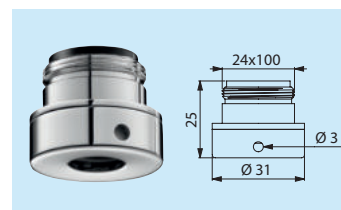

AT820124

Outlet M24x100

vandal-resistant version

AT821124