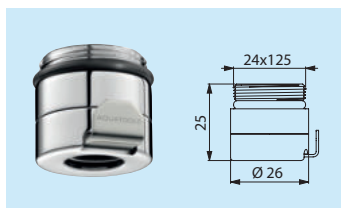

Outlet M1/2"

vandal-resistant version

AT821123

Outlet F1/2"

AT820120

Outlet M16.5x100

AT820126

Push-fit connectors for shower panels