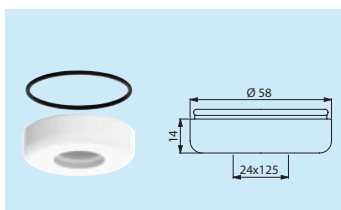

Adaptor for PRESTO
shower panels **AT030317**

- For use with connectors ref. AT820125 & AT821125 (see above).