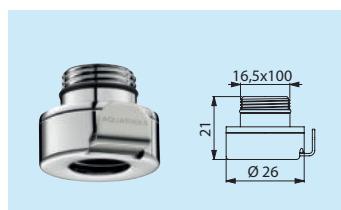

Outlet M1/2"

vandal-resistant version

AT821123

Outlet F1/2"

AT820120

Outlet M16.5x100

AT820126

Push-fit connectors for shower panels