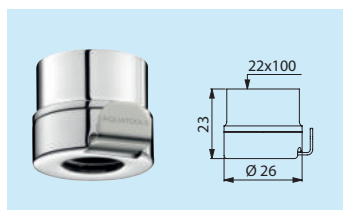

new

Push-fit connectors for **FILT'RAY** filters

AQUATOOLS
infection control solutions

Push-fit connectors for point-of-use tap filters

Outlet F22X100

AT820122

Outlet F22X100

vandal-resistant version

Outlet M1/2"

vandal-resistant version

AT821123

Outlet F1/2"

AT820120

Outlet M16.5x100

AT820126

Push-fit connectors for shower panels