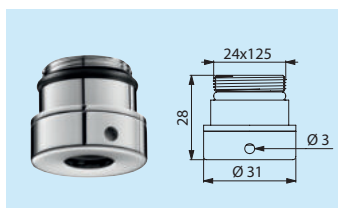

Outlet M24x125
vandal-resistant version **AT821125**

- For DELABIE shower panels (SPORTING...).
- For PRESTO shower panels (DL400...), use ref. AT030317.