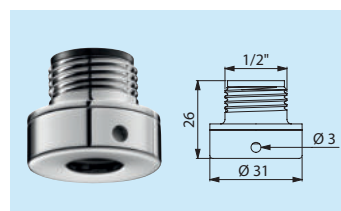

new

Push-fit connectors for **FILT'RAY** filters

AQUATOOLS
infection control solutions

Push-fit connectors for point-of-use tap filters

Outlet F22X100

AT820122

Outlet F22X100

vandal-resistant version

AT821122

Outlet M24x100

AT820124

Outlet M24x100

vandal-resistant version

AT821124

Outlet M1/2"

AT820123

Outlet M1/2"

vandal-resistant version

AT821123

Outlet F1/2"

AT820120

Outlet M16.5x100

AT820126

Push-fit connectors for shower panels